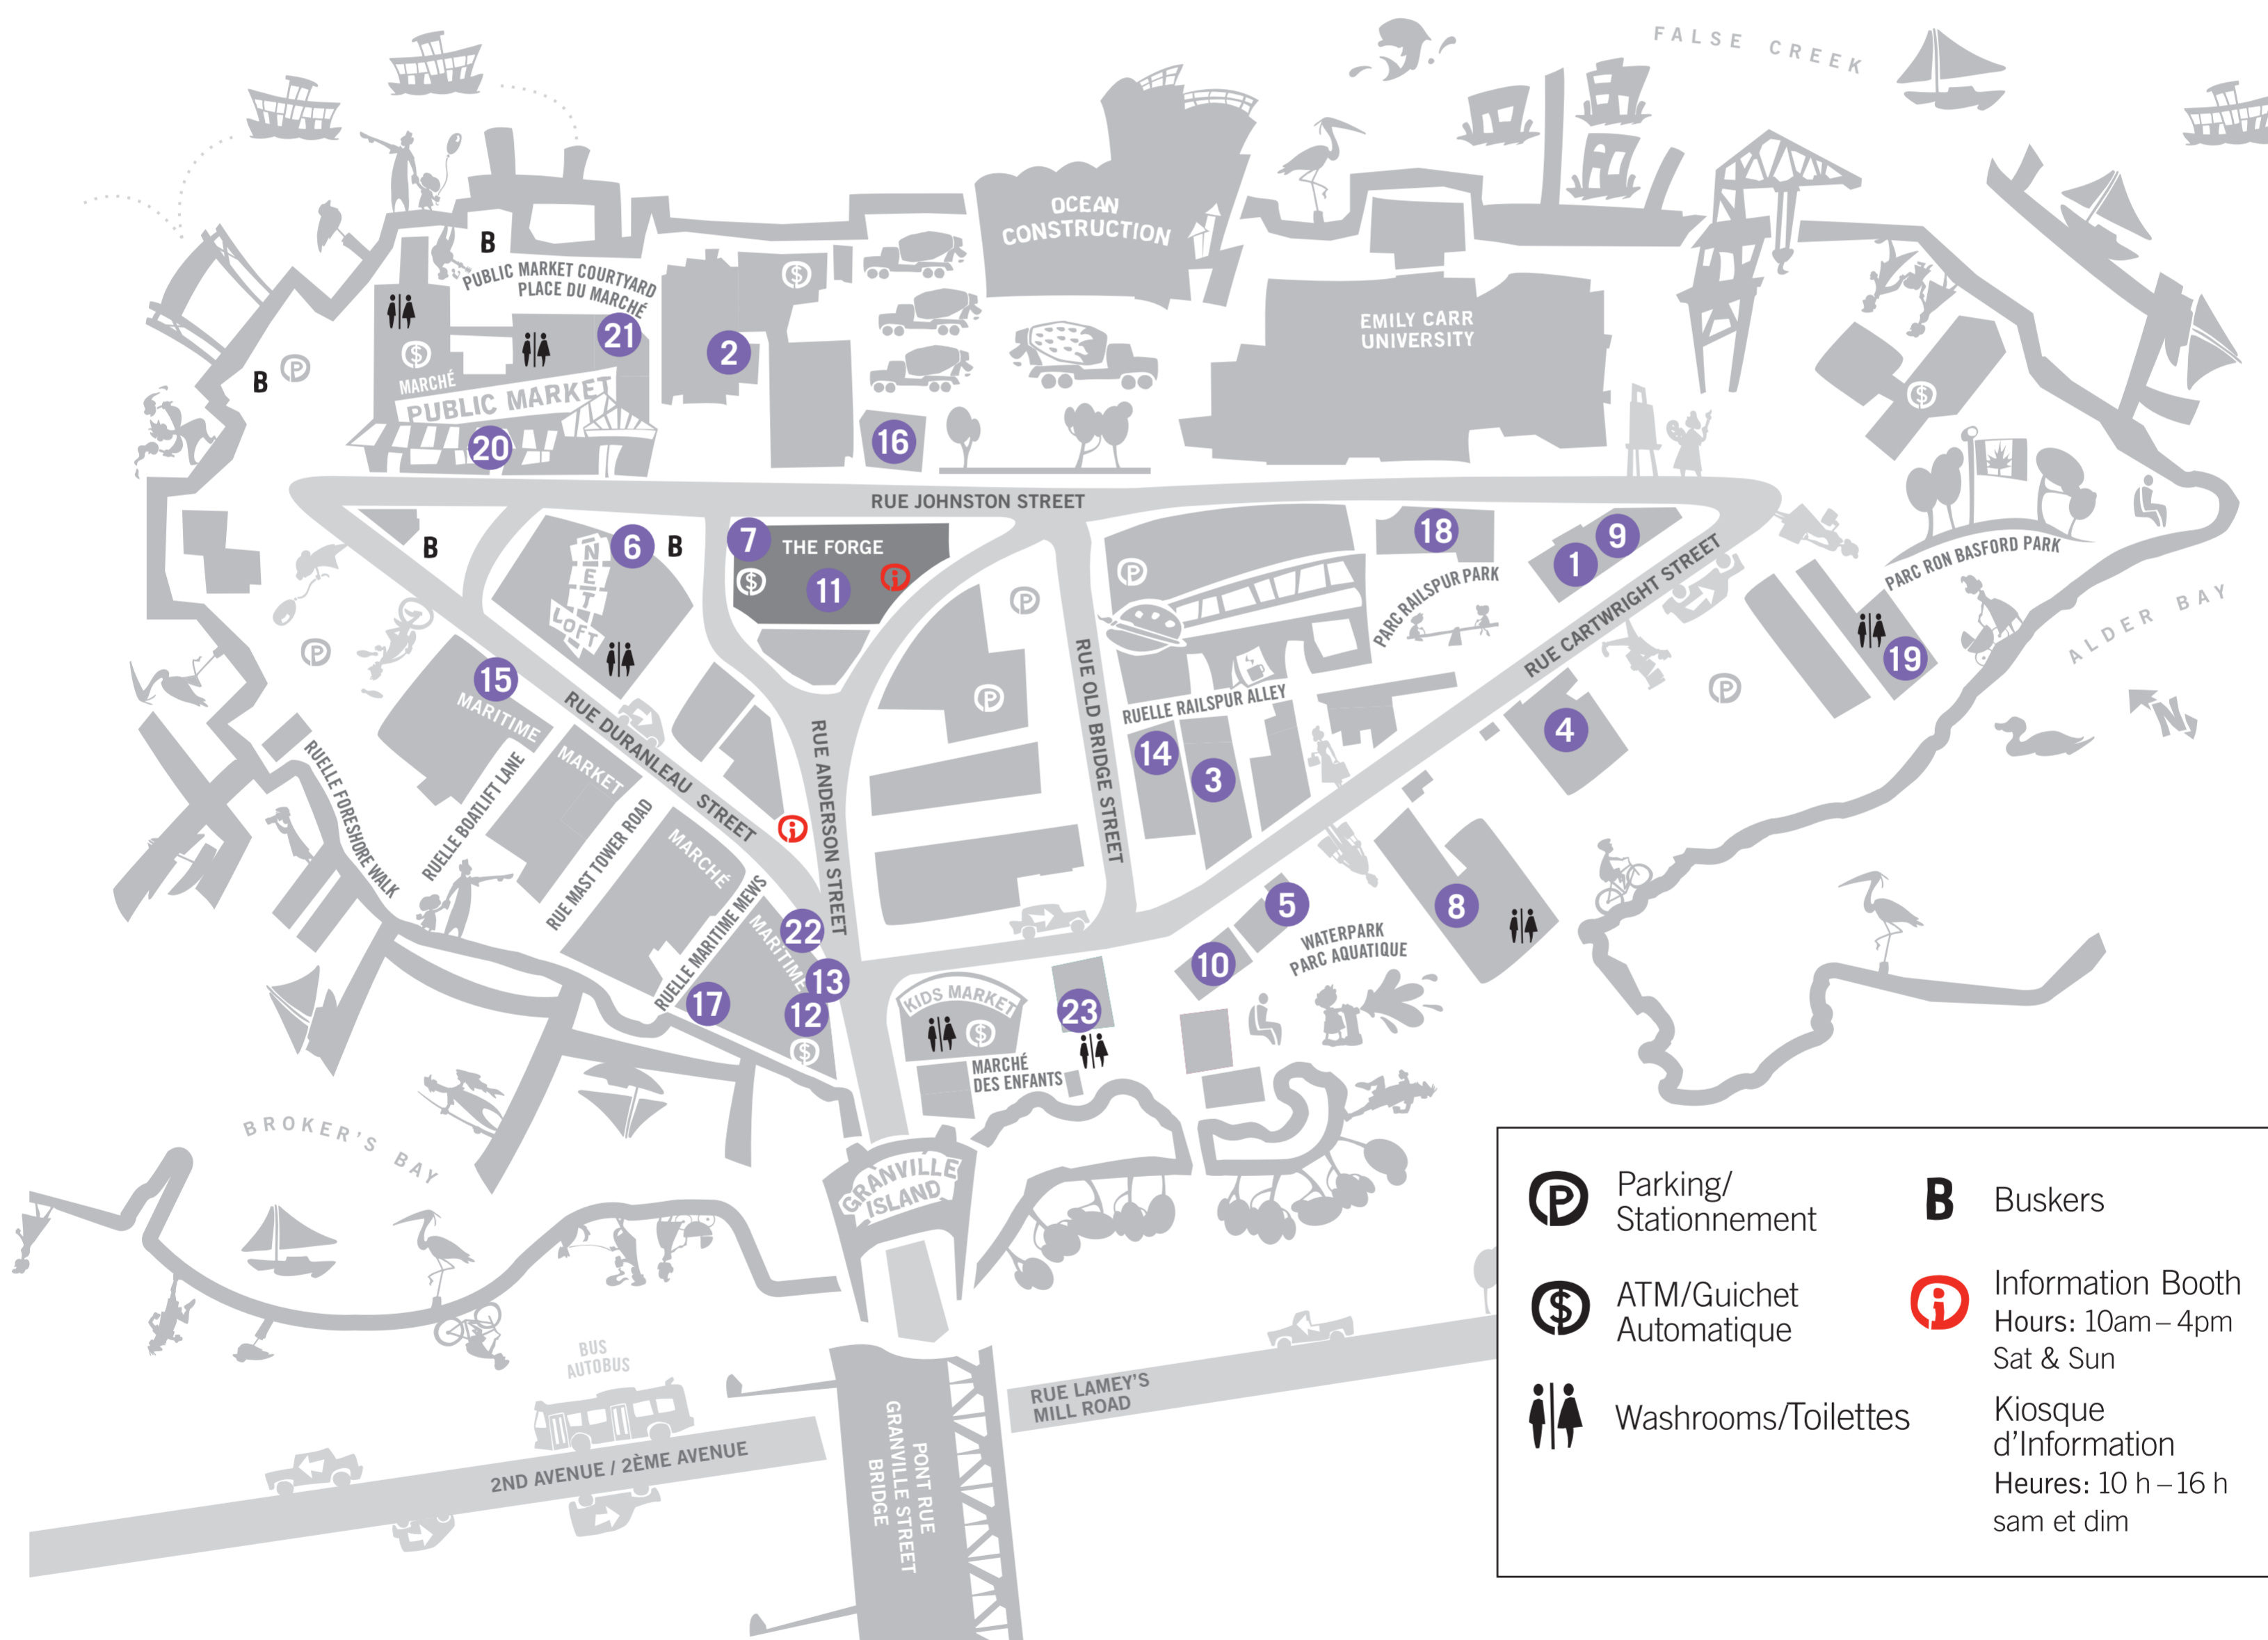

WINTERRUPTION

winterruption.com

For all event details, visit winterruption.com and follow us on social media.

Pour connaître la programmation des activités, consultez winterruption.com et suivez-nous sur les médias sociaux.

[f /granvilleisland](https://www.facebook.com/granvilleisland) | [t @granville_isle](https://twitter.com/granville_isle) | [i @granville_island](https://www.instagram.com/granville_island)

- | | | | | |
|---------------------------------------|---|----------------------------------|-----------------------------------|-----------------------|
| 1 Ainsworth Custom Design | 5 Craffhouse | 10 Fishbowl, The/
Studio 1398 | 16 Ocean Art Works | 21 Revue Stage, The |
| 2 Arts Club Granville Island
Stage | 6 Dundarave Print Workshop | 11 Forge, The | 17 Ocean Breath Yoga | 22 Ukama Gallery |
| 3 Arts Club Production
Centre | 7 Edible Canada | 12 Improv Centre | 18 Opus Framing
& Art Supplies | 23 Waterfront Theatre |
| 4 Arts Umbrella | 8 False Creek
Community Centre | 13 Karen Cooper Gallery | 19 Performance Works | |
| | 9 Federation of Canadian
Artists Gallery | 14 Liberty Distillery, The | 20 Public Market/
Lee's Donuts | |
| | | 15 MAKE | | |